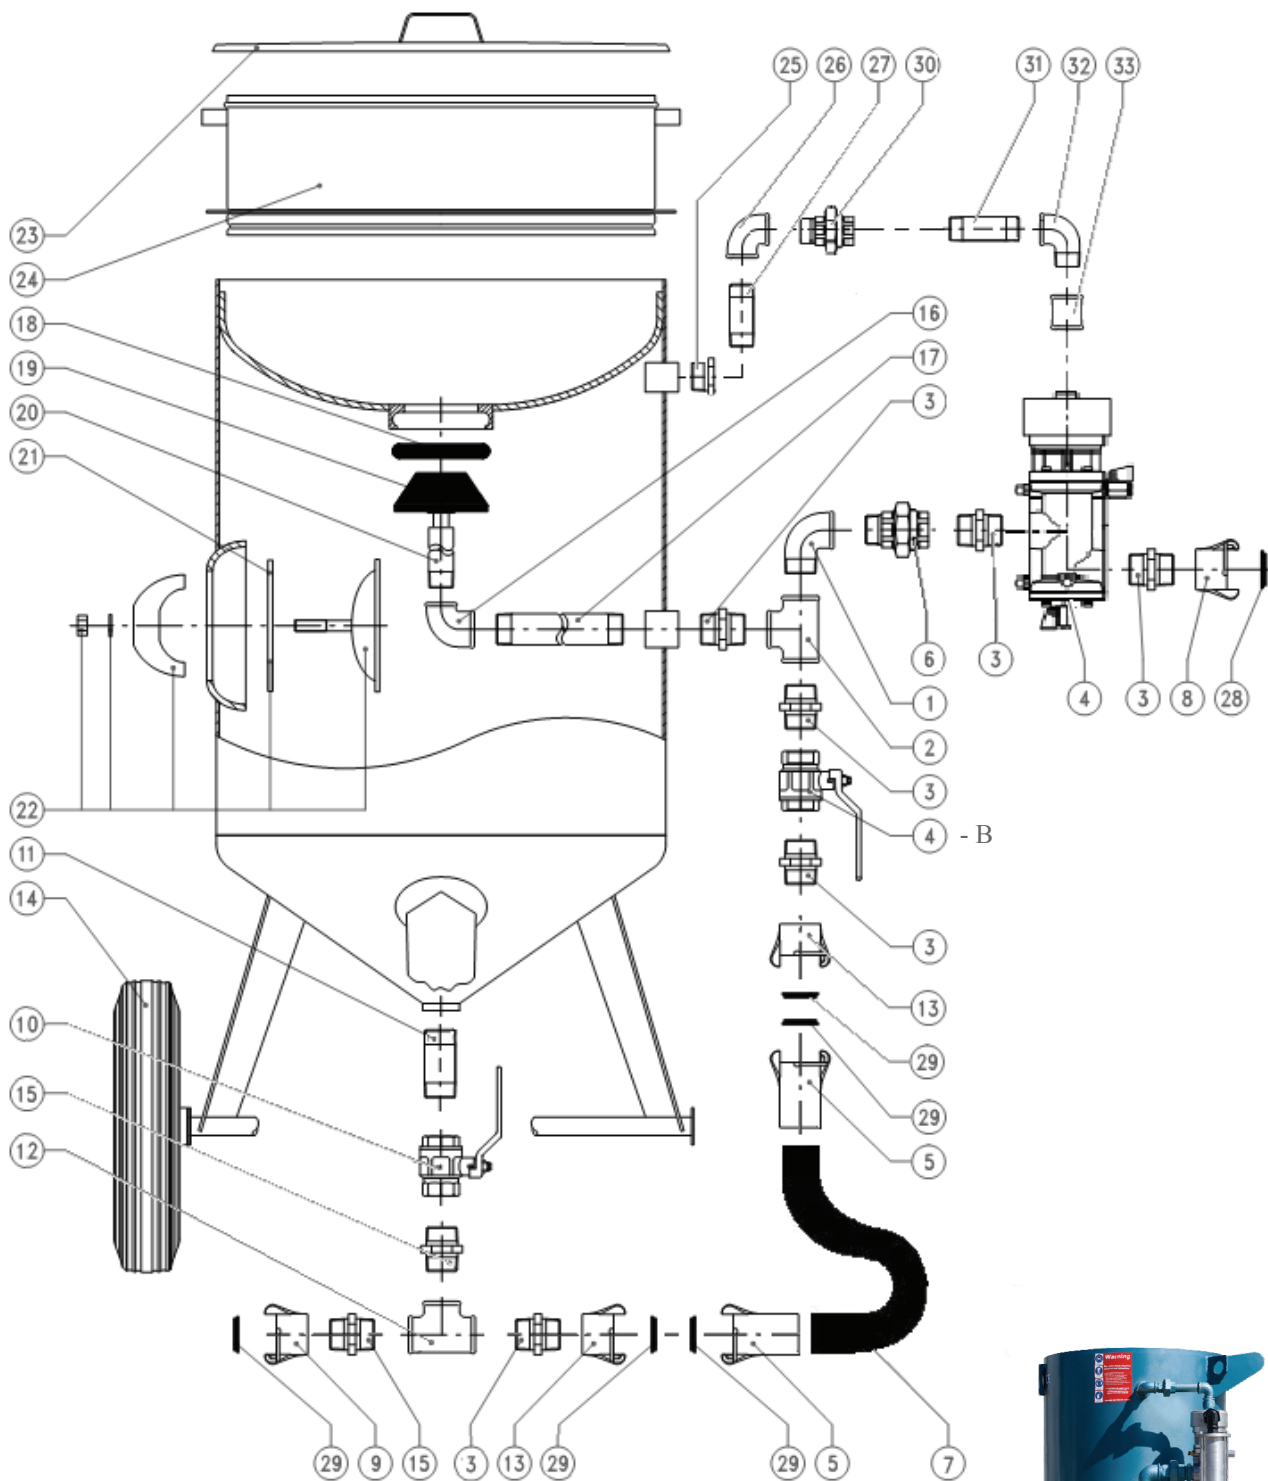

Note: All part numbers start with EQP-AB –
Therefore SAGE reference to Part no. 8011502 is EQP-AB-8011502

SINGLE CHAMBER BLAST MACHINE (200I) ABSC – 2452 (Manual)

PART.NR.	MODEL	DESCRIPTION	
8011501	2452	200 litre Manual Pot complete (excl. Items 23 &24)	
01)	21996	Elbow 1¼" FM no. 92	(1)
02)	22116	T-piece 1¼" FFF no. 130	(1)
03)	22256	Hex nipple 1¼" MM no. 280	(4)
04)	11930	P-10 Air valve 1¼"	(2)
05)	21520	CQN - 2 Nylon Hose Coupling (48 mm OD Hose, 1¼")	(2)
07)	25140	32x8 (1m) 1¼" Blast Hose (32 mm ID, 48 mm OD)	(1)
08)	21630	CFT Coupling 1¼" incl. gasket	(2)
09)	21631	CFN Nylon 1¼" thread	(1)
10)	11930-GLEN	Metering Valve Ball Type 1 ¼"	(1)
11)	10460	P-31 Pipe 1¼" x 100 mm rubber lined	(1)
12)	10441	T-piece 1¼" rubber lined	(1)
13)	21630	CFT Coupling 1¼" incl. gasket	(2)
14)	10680	Wheel required for 2454 (200 L)	(2)
15)	10450	P-32 Hex nipple 1¼" rubber lined	(2)
16)	22596	Elbow 1¼" x 1" FF no. 90	(1)
17)	10270	Inner pipe 1¼" for 2452 (200 L)	(1)
18)	11920	P-5 Pop-up O-ring	(1)
	11910	Pipe ½" x 165 mm	
19)	11880	P-2F Pop-up valve with shaft, flat	(1)
	11881	P-2R Pop-up valve with shaft, round	(1)
	11890	Pop-up valve only, flat	
	11891	Pop-up valve only, round	
	11900	Washer 21 mm	
	11910	Pipe ½" x 165 mm	
20)	10500	Pipe 1" for 2454 & 2452 (200 L)	(1)
21)	10470	Inspection door gasket	(1)
22)	10480	Inspection door assy	(1)
23)	10590	Cover for 2452 & 2454 (200 L)	(1)
24)	10550	Screen for 2452 & 2454 (200 L)	(1)
25)	21995	Elbow 1" FM no. 92	(2)
26)	11130	Air valve 1"	(1)
27)	22255	Hex nipple 1" MM no. 280	(1)
28)	21650	CQG Rubber coupling gasket	(2)
29)	21650	CQG Rubber coupling gasket	(5)