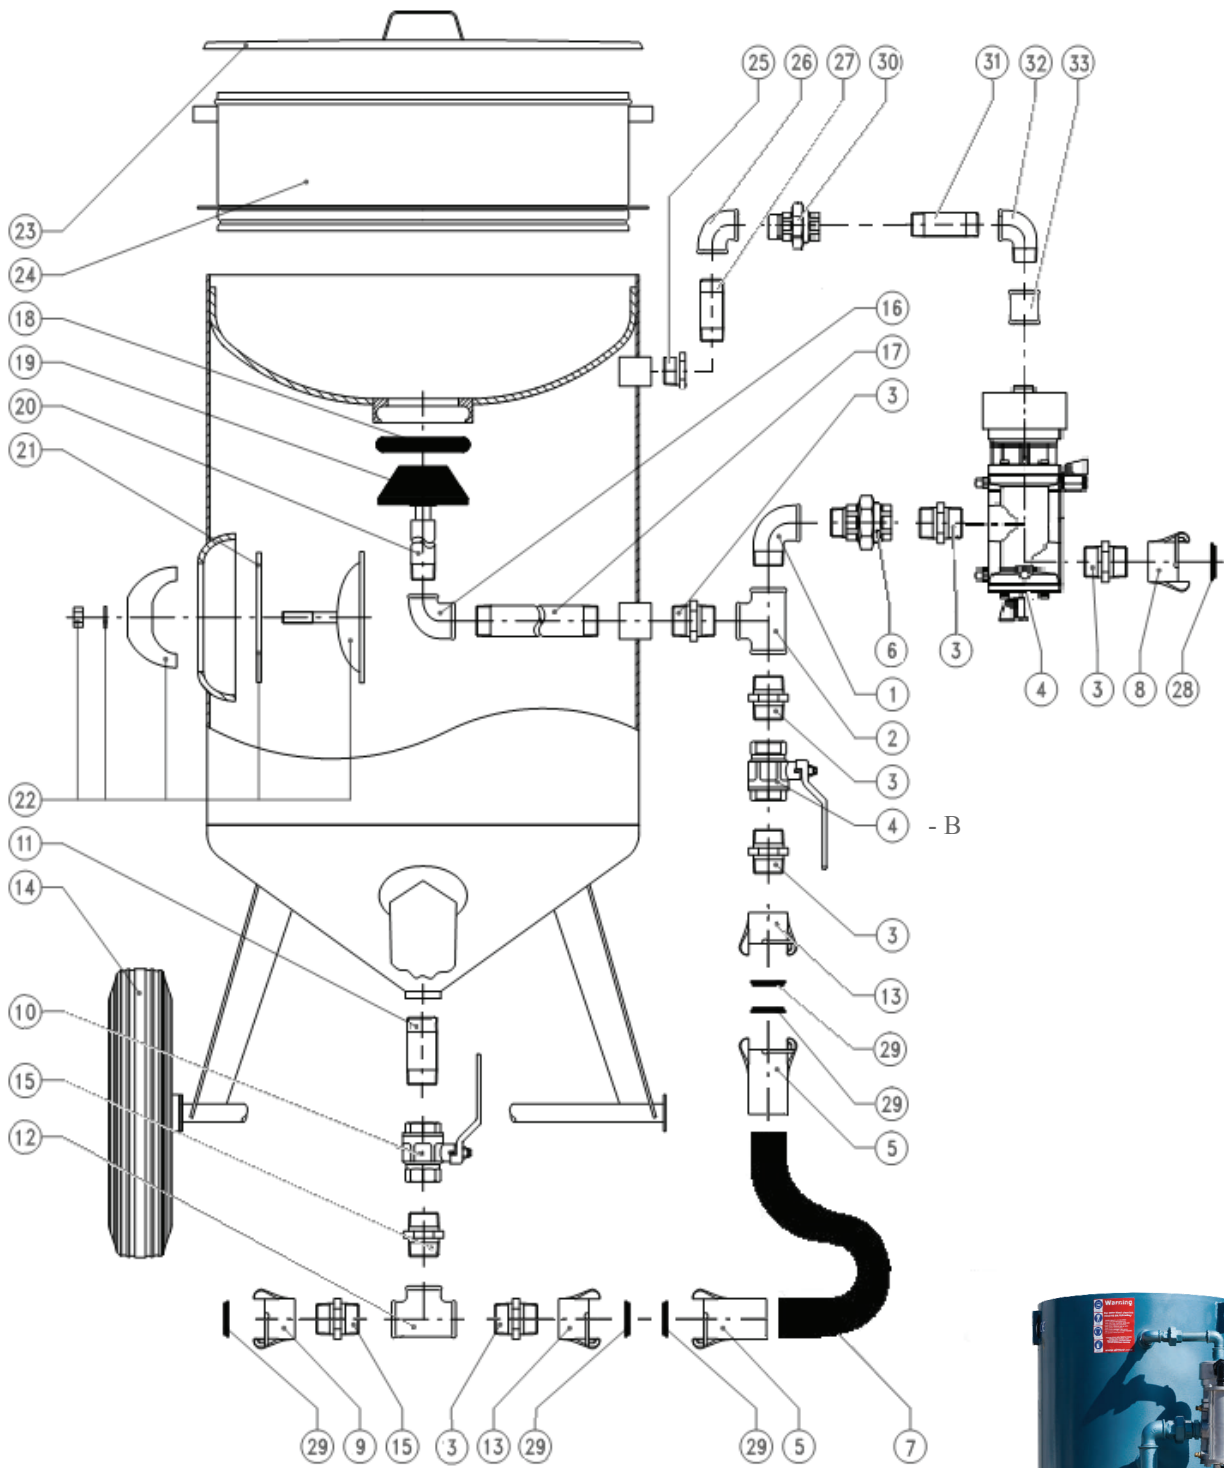

Note:

All part numbers start with EQP-AB –
Therefore SAGE reference to Part no. 8027703 is EQP-AB-8027703

SINGLE CHAMBER BLAST MACHINE (100l) ABSC –1648 (Manual)

PART.NR.	MODEL	DESCRIPTION	
8027703	1648	Manual 100 litre Manual Pot complete (excl. Items 23 &24)	
01) 21996		Elbow 1¼" FM no. 92	(1)
02) 22116		T-piece 1¼" FFF no. 130	(1)
03) 22256		Hex nipple 1¼" MM no. 280	(4)
04) 11930	P-10	Air valve 1¼"	(2)
05) 21510	CQN - 1	Nylon Hose Coupling (39 mm OD Hose, 1")	(2)
07) 25070	25x7 (1m)	1" Blast Hose (25 mm ID, 39 mm OD)	(1)
08) 21630	CFT	Coupling 1¼" incl. gasket	(2)
09) 21631	CFN	Nylon 1¼" thread	(1)
10) 11930-GLEN		Metering Valve Ball Type 1¼"	(1)
11) 10460	P-31	Pipe 1¼" x 100 mm rubber lined	(1)
12) 10441		T-piece 1¼" rubber lined	(1)
13) 21630	CFT	Coupling 1¼" incl. gasket	(2)
14) 10660		Wheel required for (100 L)	(2)
15) 10450	P-32	Hex nipple 1¼" rubber lined	(2)
16) 22596		Elbow 1¼" x 1" FF no. 90	(1)
17) 10290		Inner pipe 1¼" for 1648 (100 L)	(1)
18) 11920	P-5	Pop-up O-ring	(1)
19) 11880	P-2F	Pop-up valve with shaft, flat	(1)
	P-2R	Pop-up valve with shaft, round	(1)
		Pop-up valve only, flat	
		Pop-up valve only, round	
		Washer 21 mm	
		Pipe ½" x 165 mm	
20) 10520		Pipe 1" for 1648 (100 L)	(1)
21) 10470		Inspection door gasket	(1)
22) 10480		Inspection door assy	(1)
23) 10580		Cover for 1648 (100 L)	(1)
24) 10540		Screen for 1648 (100 L)	(1)
25) 21995		Elbow 1" FM no. 92	(2)
26) 11130		Air valve 1"	(1)
27) 22255		Hex nipple 1" MM no. 280	(1)
28) 21650	CQG	Rubber coupling gasket	(2)
29) 21650	CQG	Rubber coupling gasket	(5)